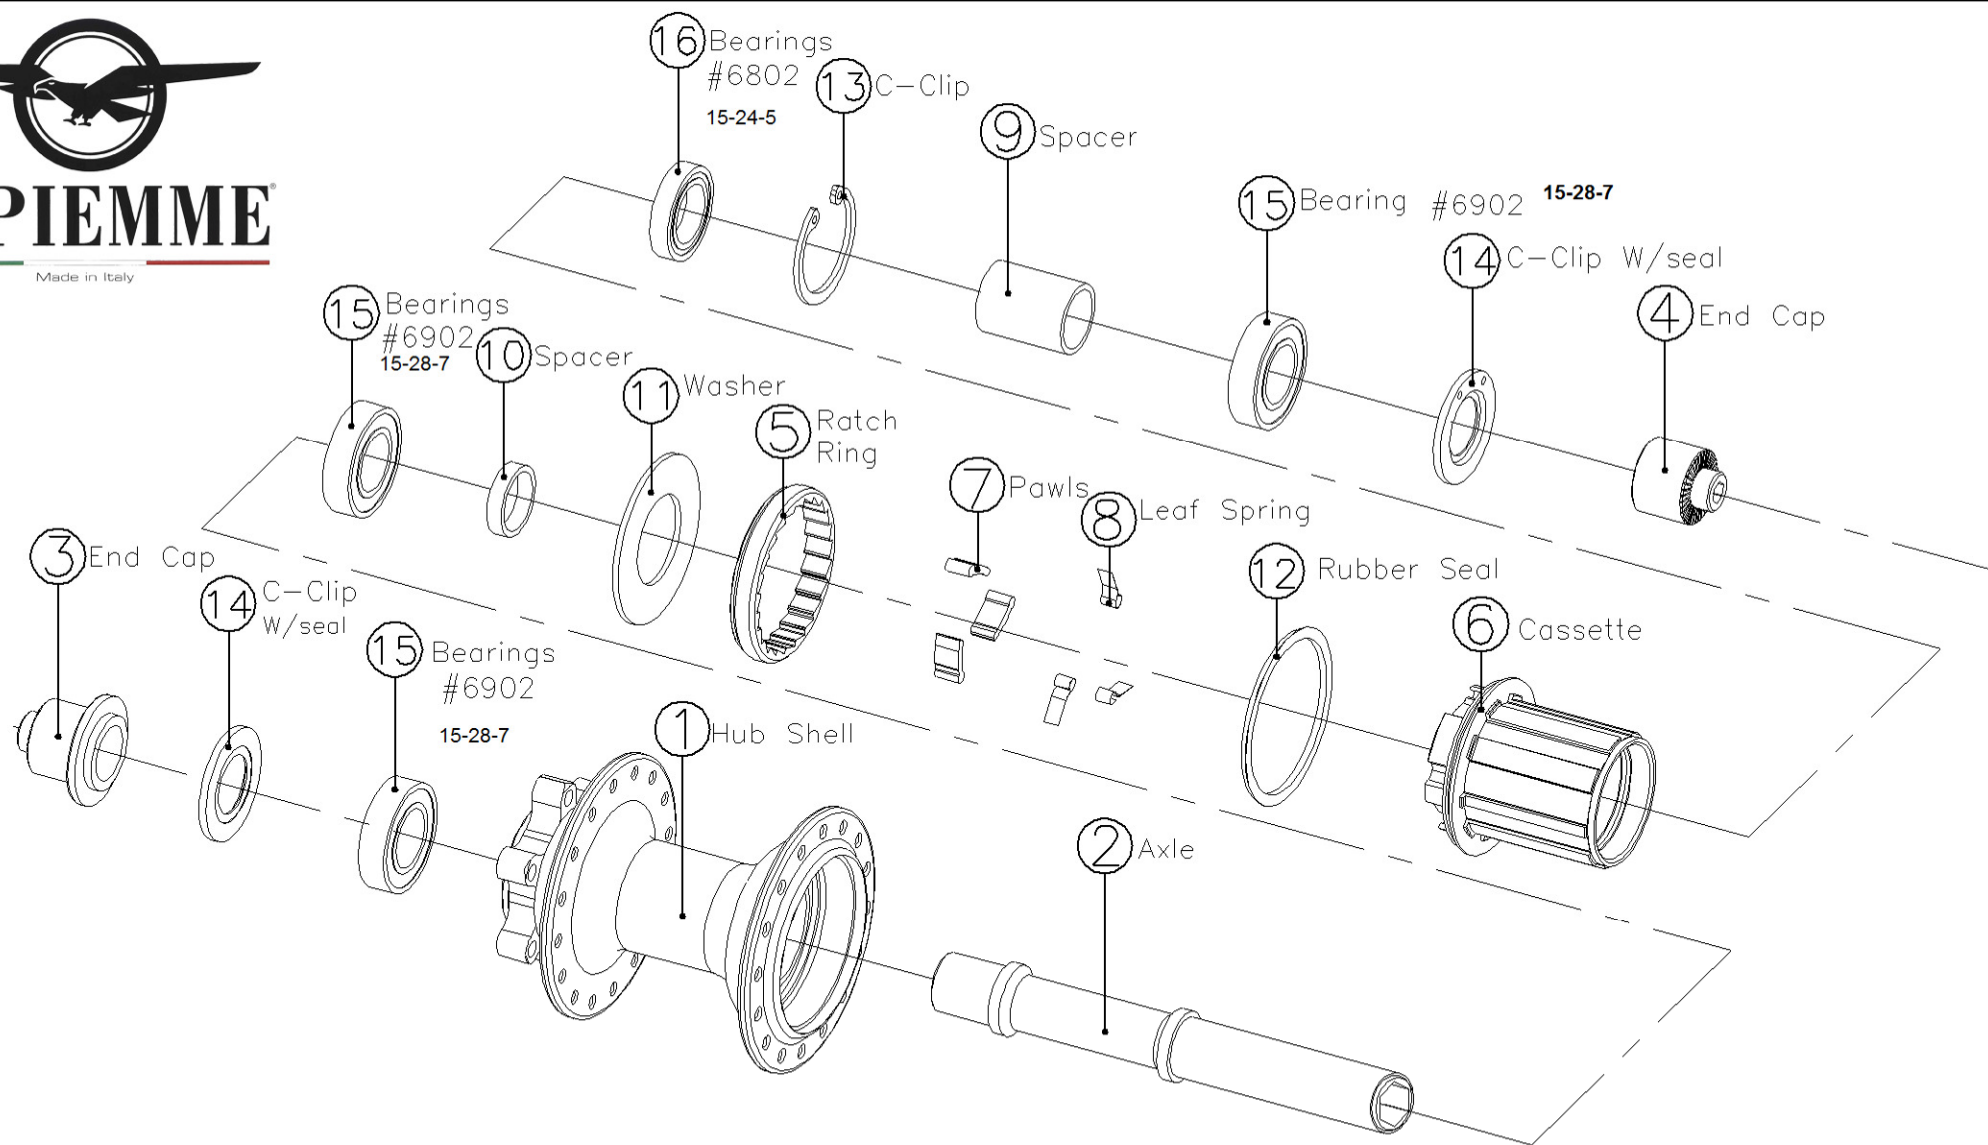

GIPIEMME

Made in Italy

CODICE : GPMKCHMTB POSTERIORE

MOZZO POSTERIORE MTB DISC LIGHT 135mm